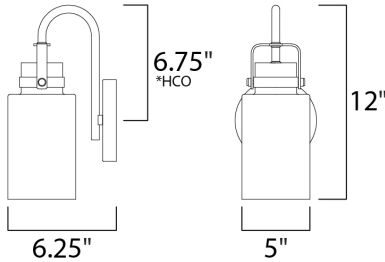

MEASUREMENTS

DIMENSION : 5" W x 12" H x 6.25" Ext
 MAX OAH : x 4.75" W x 4.75" H
 HANGING WEIGHT : 0.8 lb

LAMPING

INPUT VOLTAGE : 120V
 LUMENS : 0 Rated
 BULB : 1 x 60W Incandescent E26 Medium , 60W Total
 BULB INCLUDED : (Not Included)
 DIMMABLE : Yes
 LIGHTING_DIRECTION : Down

*height from center of outlet to the top of the fixture

FINISHES OPTION

 Bronze / Gold

GLASS

Clear CL

MATERIAL

Steel, Glass

RATINGS