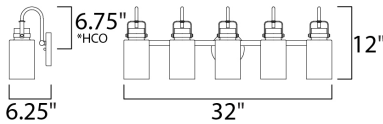

MEASUREMENTS

DIMENSION : 32" W x 12" H x 6.25" Ext
 BACK PLATE : 5.11" W x 5.11" H x 6.7" HCO
 HANGING WEIGHT : 2 lb

LAMPING

INPUT VOLTAGE : 120V
 LUMENS : 0 Rated
 BULB : 5 x 60W Incandescent E26 Medium , 300W Total
 BULB INCLUDED : (Not Included)
 DIMMABLE : Yes