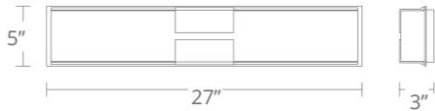

VODKA Bath & Interior Sconces

WS-25816 / WS-25827 / WS-25837

MODERN FORMS

WS-25827