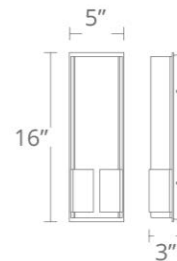

WS-25816

PRODUCT DESCRIPTION

Like a shimmering block of ice, Vodka glams up your décor with a tempered glass shade beaded inside for a beautiful, crystal-like effect. The glass is also mitered and joined, a subtle detail that reveals the craftsmanship that goes into this refined design. Choose a polished chrome finish to enhance the shine, or select matte black for modern elegance.

FEATURES

- No driver or transformer needed
- **Title 24 Compliant**
- Color Temperature: 3500K
- ADA Compliant
- Dimmer: ELV
- CRI: 90
- Rated Life: 54,000 hours

SPECIFICATIONS

Construction: Tempered, mitered glass diffuser with beaded glass inside for crystalline effect

Light Source: High output LED

Finish: Chrome

Standards: ETL & cETL listed

ORDER NUMBER

Model	Wattage	Voltage	LED Lumens	Delivered Lumens	Finish	
WS-25816	16"	22W		2003	1214	CH Chrome
WS-25827	27"	40W	120V	3685	2242	
WS-25837	37"	61W		5578	3194	

Example: **WS-25827-CH**

modernforms.com
Phone (866) 810.6615
Fax (800) 526.2585

Headquarters/Eastern Distribution Center
44 Harbor Park Drive
Port Washington, NY 11050

Central Distribution Center
1600 Distribution Ct
Lithia Springs, GA 30122

Western Distribution Center
1750 Archibald Avenue
Ontario, CA 91760