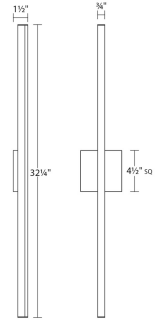

Project:

Stix LED Bath Bar Spec Sheet

SKU: 2771.03 Learn more at:
<https://sonnemanlight.com/stix-led-bath-bar>

Description: Stix LED Bath Bar is simplicity of form with its pristine decorative interest to a luxurious setting. LED illumination from the most minimal geometric profile achieves the Modernist architectural ideal of "Less is more." Available in four sizes: 18", 24", 32", and 40" and three finishes: Bright Satin Aluminum, Satin Black, and Satin White.

This best-selling family is also available as a [Multi-Arm Pendant](#), [Square Pendant](#), [Rectangle Pendant](#), and [Wall Bar](#).

Type #:

Dimensions

Height:	32.25"
Width:	0.75"
Extends:	1.5"
Minimum Extension:	1.5"
Maximum Extension:	1.5"
Size:	32"
Canopy/Backplate/Base Depth:	4.5
Canopy/Backplate/Base Height:	4.5

Electrical Specs

Bulb(s) Included?:	Yes
Bulb 1 Type:	Integral LED
Input Voltage:	120VAC
Wattage:	30
Initial Lumens:	1390
Delivered Lumens:	1150
Color Temperature:	3000K
CRI:	90
Power Supply Type:	Transformer
Power Supply Quantity:	1
Power Supply Location:	Outlet Box
Dimming Type:	ELV
Bulb Max Wattage:	30

Installation

Installation:	Licensed electrician required
Installation Orientation:	Any Orientation

Shipping

Carton 1 L x W x H:	36" X 7" X 7"
Carton 1 Gross Weight:	3 LBS
Fixture Weight:	2

Shade

Shade 1 Material:	Optical Acrylic
-------------------	-----------------