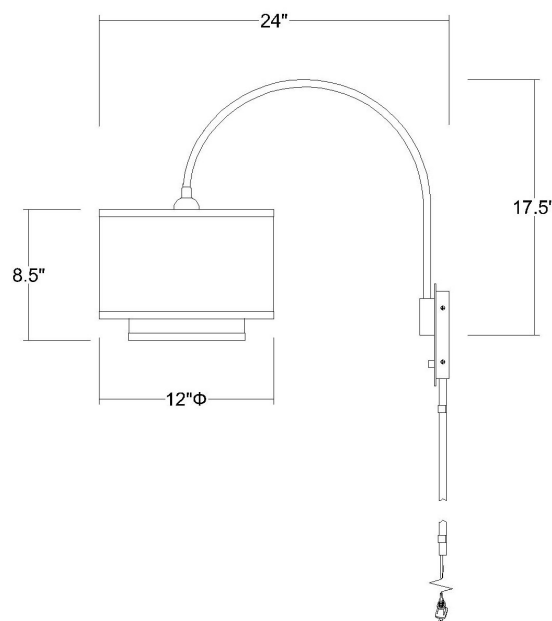

BW7155 BRELLA SWIVEL WALL LAMP

Front view

Side view

Description:	Brella swivel wall lamp
Finish:	Brushed nickel
Dimensions:	44" H x 12" W x 24" ext. Height on center: 17.5"
Bulbs:	1 x 75W
Sockets:	120V E26 base
Shade:	Sheer snow/shantung two tier
Installed Weight:	4.85 lbs.
Certification:	c UL

Material:	Fabric and steel
Glass:	NA
Back Plate Dimensions:	4.25" x 6"
Mounting Holes:	NA
Switch:	Metal rotate on/off
Cord:	Silver, 8' plug-in (24" cord wall cover included)
Dimmable:	Yes