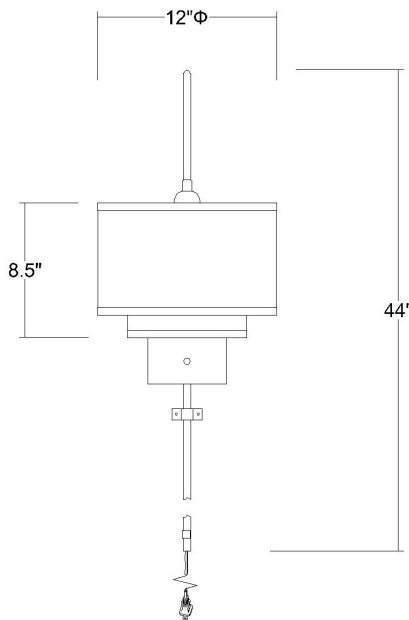

BW7155 BRELLA SWIVEL WALL LAMP

Front view

Side view

Description:	Brella swivel wall lamp
Finish:	Brushed nickel
Dimensions:	44" H x 12" W x 24" ext. Height on center: 17.5"
Bulbs:	1 x 75W
Sockets:	120V E26 base
Shade:	Sheer snow/shantung two tier
Installed Weight:	4.85 lbs.
Certification:	c UL

Material:	Fabric and steel
Glass:	NA
Back Plate Dimensions:	4.25" x 6"
Mounting Holes:	NA
Switch:	Metal rotate on/off
Cord:	Silver, 8' plug-in (24" cord wall cover included)
Dimmable:	Yes