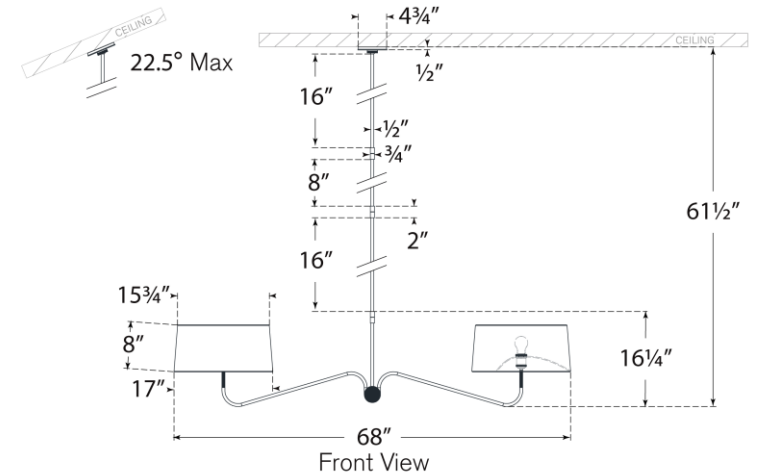

TEAR SHEET

Canto 68" Linear Chandelier

Item # TOB 5353HAB-L

Designer: Thomas O'Brien

O/A Height: 61.5"

Fixture Height: 16.25"

Width: 68"

Canopy: 4.75" Round

Finishes: BZ/HAB, HAB, PN

Shade Treatments: L

Shade Details: 15.75" x 17" x 8"

Socket: 2 - E26 Keyless

Wattage: 2 - 15 LED A19

Weight: 11 Pounds

Note: UL Only | Custom Height Available

Top View