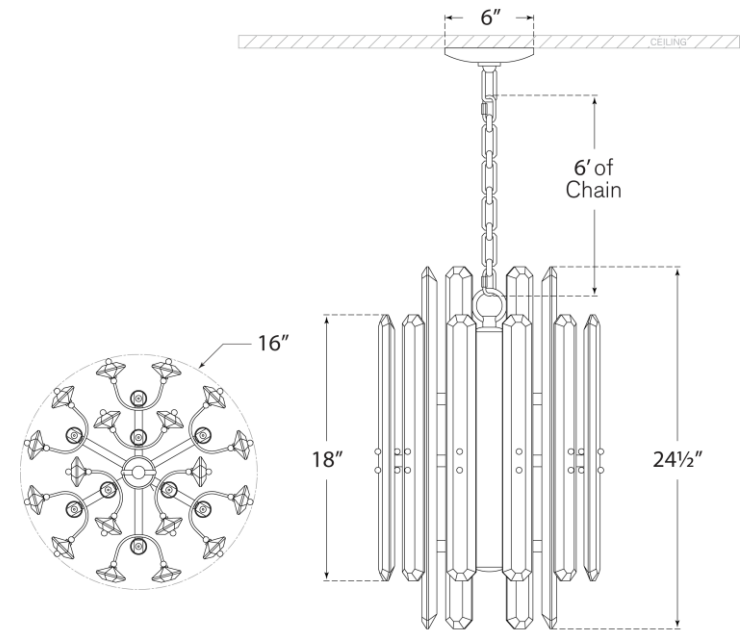

## Bonnington Tall Chandelier

Item # ARN 5128PN

Designer: AERIN

Height: 24.5"

Width: 16"

Canopy: 6" Octagon

Finishes: HAB, PN

Trim Options: CG

Socket: 12 - E12 Candelabra

Wattage: 12 - 40 C11

Weight: 59 Pounds

Top View

Front View