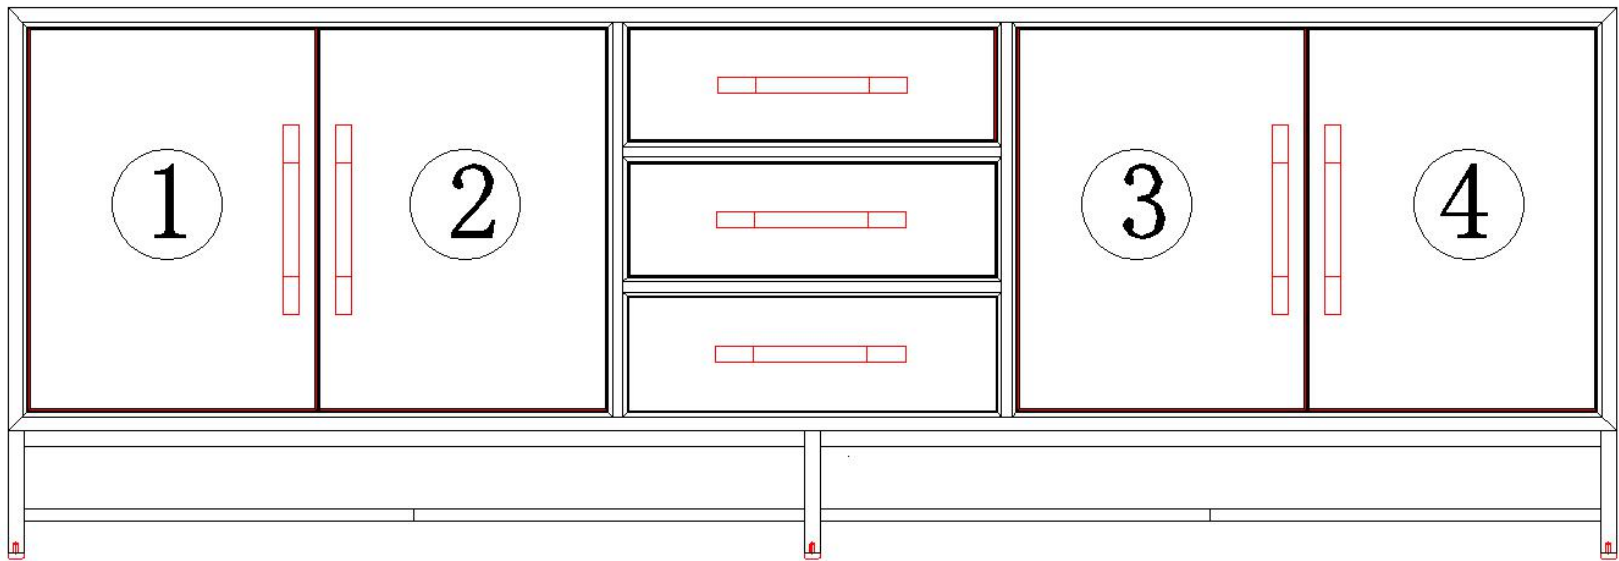

MOE'S

home collection

ASSEMBLY INSTRUCTIONS.

MAKO SIDEBOARD LARGE

VL-1061-15

THANK YOU FOR YOUR PURCHASE!

PARTS AND HARDWARE.

NO.	DESCRIPTION	IMAGE	Q'TY
①	BODY		1
②	HANDLE		7
③	SCREW		14
④	ADJUSTABLE FEET		6

NOTES.

Thank you for purchasing this quality product! Be sure to check all packing material carefully for small part that may have come loose inside the carton during shipping.

Caution: The item is heavy, assembly should be performed by two people.