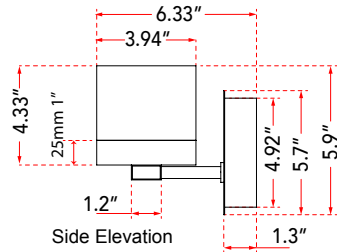

ABRA MODEL **20023WV-BZ**

3Lt Vanity with Square Edge Lite Dimmable LED Acrylic Shades

FAMILY NAME **Cubic**

UPC **00858083007146**

FIXTURE MATERIAL				FIXTURE DIMENSIONS IN INCHES										
Frame Material	Finishes Available	Diffuser Type	Diffuser Finish	Diameter	Height	o.a.h	Width	Length	Ext	Weight	ADA	Location	Rating	Compliance
Metal	BZ- Bronze BN-Brushed Nickel	Acrylic	White		4.33	5.9		22.25	6.33	9.5		Wall Mount only	Damp Location	cETLus
LAMPING										Compatible Dimmers		Junction Box Type		SUPPLIED
Lamp Type	Lamp qty	Wattage	Max Wattage	Base	Kelvin	CRI	Initial Lumen's	Delivered Lumen's	Voltage	ELV		Standard 4 x 4 Octagon Box		
LED	3	5.6w	16.8w	Solid State Module	3000k	90+	1428	1000 estimated	120v	SPECIAL NOTES				