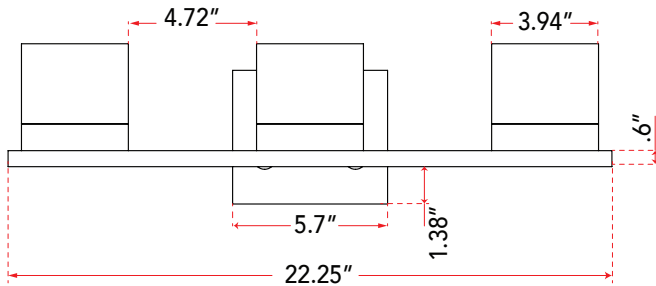

ABRA MODEL **20023WV-BZ**

3Lt Vanity with Square Edge Lite Dimmable LED Acrylic Shades

FAMILY NAME **Cubic**

UPC **00858083007146**

FIXTURE MATERIAL				FIXTURE DIMENSIONS IN INCHES										
Frame Material	Finishes Available	Diffuser Type	Diffuser Finish	Diameter	Height	o.a.h	Width	Length	Ext	Weight	ADA	Location	Rating	Compliance
Metal	BZ- Bronze BN-Brushed Nickel	Acrylic	White		4.33	5.9		22.25	6.33	9.5		Wall Mount only	Damp Location	cETLus
LAMPING										Compatible Dimmers		Junction Box Type		SUPPLIED
Lamp Type	Lamp qty	Wattage	Max Wattage	Base	Kelvin	CRI	Initial Lumen's	Delivered Lumen's	Voltage	ELV		Standard 4 x 4 Octagon Box		
LED	3	5.6w	16.8w	Solid State Module	3000k	90+	1428	1000 estimated	120v	SPECIAL NOTES				