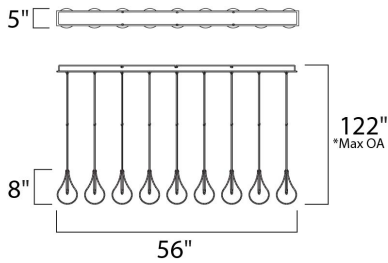

PRODUCT DESCRIPTION

A simple idea gracefully executed in the Larmes collection. Row upon row of Clear oversized teardrops, mounted onto an extended Polished Chrome lamp holder that supports xenon lamps, sets the stage. Individually adjustable drops for custom stagger effects allow for dramatic impact. An added benefit of each drop being aircraft cable-suspended, is the ability to adjust the overall height of the piece to fit the space. The final result is stark and stunning.

*max overall height

MEASUREMENTS

- DIMENSION : 56" L x 5" W x 8" H
- MAX OAH : 122" OAH
- CANOPY : 5" W x 1.5" H x 56" L
- HANGING WEIGHT : 11.22 lb

LAMPING

- LUMENS : 2,880 Rated
- BULB : 9 x 20W Xenon 12V G4 , 180W Total
- BULB INCLUDED : (Included)
- DIMMABLE : Electronic Low Voltage (ELV)
- COLOR_TEMP : 2900K