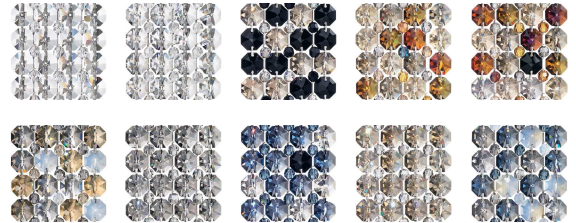

## REFRAX - SCHONBEK

RE3214

Like rivers of diamonds, the striking forms of Refrax sparkle from within, evoking floating jewels beaming with light.

### OPTIONS

Spectra Crystal (A), CRYSTALS FROM SWAROVSKI (S), CRYSTALS FROM SWAROVSKI (JAG), CRYSTALS FROM SWAROVSKI (OCE), CRYSTALS FROM SWAROVSKI (BOA), CRYSTALS FROM SWAROVSKI (TRA), CRYSTALS FROM SWAROVSKI (BLA), CRYSTALS FROM SWAROVSKI (BUL), CRYSTALS FROM SWAROVSKI (TK), Azurite Crystals from Swarovski (AZU)

### SPECIFICATIONS

Width/Length:	32in / 81cm
↕ Height:	8in / 20cm
↔ Depth/Extension:	14.5in / 37cm
⬇ Chain Length:	144in / 366cm
⬇ Hang Weight:	21lbs / 9.5kg
Tier Count:	1
Light Source:	Halogen
Bulb Count:	13
Bulb Info:	(8) G9, 40 MAX, G9* (5) GU10, 50 MAX, GU10*