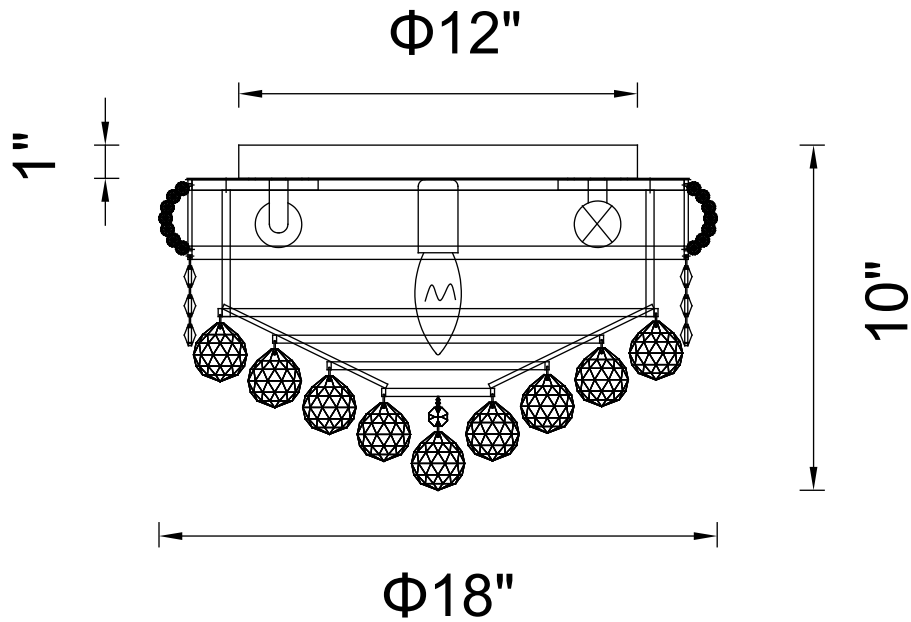

# CWI LIGHTING

BRIGHTER LIVING. SIMPLIFIED.

PROJECT: \_\_\_\_\_

FIXTURE TYPE: \_\_\_\_\_

LOCATION: \_\_\_\_\_

CONTACT/PHONE: \_\_\_\_\_

Item	8001C18G
Collection	EMPIRE
Finish	Gold
Glass	-----
Crystal	Clear
Input	120V AC,60HZ,AC

Shade	-----
Length/Dia.	18"
Width/Ext.	-----
Height	10"
Maximum	-----
Lumens	-----

Light Source	E12
Bulb Info.	5×60W
Included	-----
Dimmable	No
Color	-----
Weight	-----