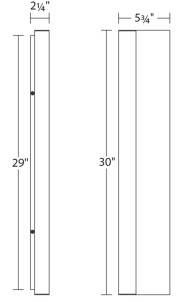

Project:

Radiance LED Sconce Spec Sheet

SKU: 7252.74-WL Learn more at:
<https://sonnemanlight.com/radiance-led-sconce>

Description: A wash of radiant LED illumination is directed to one side of an architectural linear form, revealing the texture of its panel and the surface beyond.

Type #:

Dimensions

Height:	30"
Width:	5.75"
Extends:	2.25"
Minimum Extension:	2.25"
Maximum Extension:	2.25"
Size:	30"
Canopy/Backplate/Base Depth:	4.75
Canopy/Backplate/Base Height:	29

Electrical Specs

Bulb(s) Included?:	Yes
Bulb 1 Type:	Integral LED
Input Voltage:	120-277VAC
Wattage:	29
Initial Lumens:	2380
Delivered Lumens:	1382
Color Temperature:	3000K
CRI:	90
Power Supply Type:	Driver
Power Supply Quantity:	1
Power Supply Location:	Outlet Box
Dimming Type:	TRIAC & ELV @120V / 0-10V
Bulb Max Wattage:	29

Installation

Installation:	Licensed electrician required
Installation Orientation:	Vertical

Shipping

Carton 1 L x W x H:	34" X 10" X 6"
Carton 1 Gross Weight:	9 LBS
Fixture Weight:	8

Shade

Shade 1 Material:	Aluminum
-------------------	----------