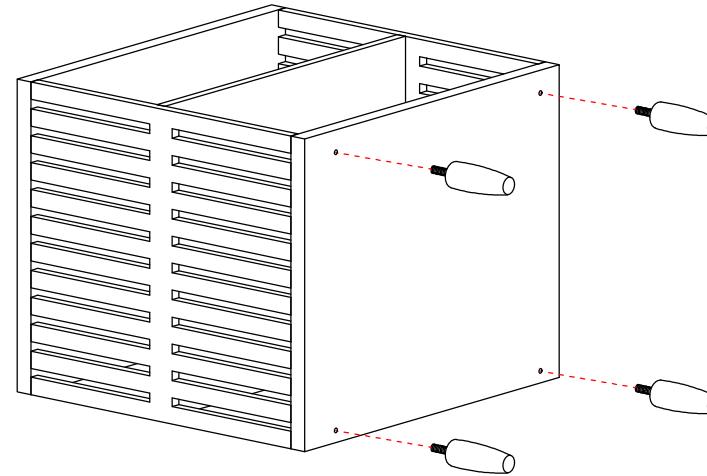

MOE'S

h o m e c o l l e c t i o n

ASSEMBLY INSTRUCTIONS.

RHYS SIDE TABLE
JD-1069-03

THANK YOU FOR YOUR PURCHASE!

PARTS AND HARDWARE.

STEP 1.

STEP 2.

NOTES.

Thank you for purchasing this quality product! Be sure to check all packing material carefully for small part that may have come loose inside the carton during shipping.

CAUTION: The item is heavy, assembly should be performed by two people.