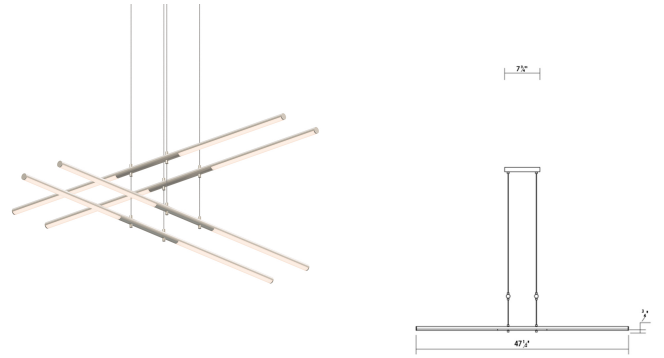

Project:

Tik-Tak® LED Pendant Spec Sheet

SKU: 2802.13 Learn more at:
<https://sonnemanlight.com/tik-tak-led-pendant>

Description: LED rods are suspended in tandem pairs on multiple levels, perpendicular to each other. Each rod can be independently positioned as up or down light, and adjusted with infinite variability to any height along the suspension cables. Dramatic in the precision of their orientation and range of verticality, Tik-Tak brings a crisp presence to the volume of space.

Type #:

Dimensions

Height:	0.75"
Width:	47.5"
Length:	47.5"
Hanging Details:	10' Adjustable Cable Stack 2-Tier
Size:	Stack 2-Tier
Canopy/Backplate/Base Width:	7.75
Canopy/Backplate/Base Depth:	7.75
Canopy/Backplate/Base Height:	1

Installation

Installation:	Licensed electrician required
Sloped Ceiling Compatible?:	Compatible
Minimum Hanging Height:	4.25"
Maximum Hanging Height:	121.5"

Shipping

Carton 1 L x W x H:	67" X 11" X 7"
Carton 1 Gross Weight:	9 LBS