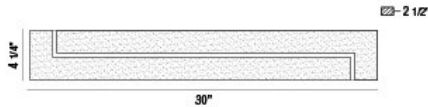

TECHNICAL DETAILS

Mounting	:	Up or Down
Location	:	DAMP
Approval	:	

PROJECT INFORMATION

Job Name: Date: Type:

Comments: