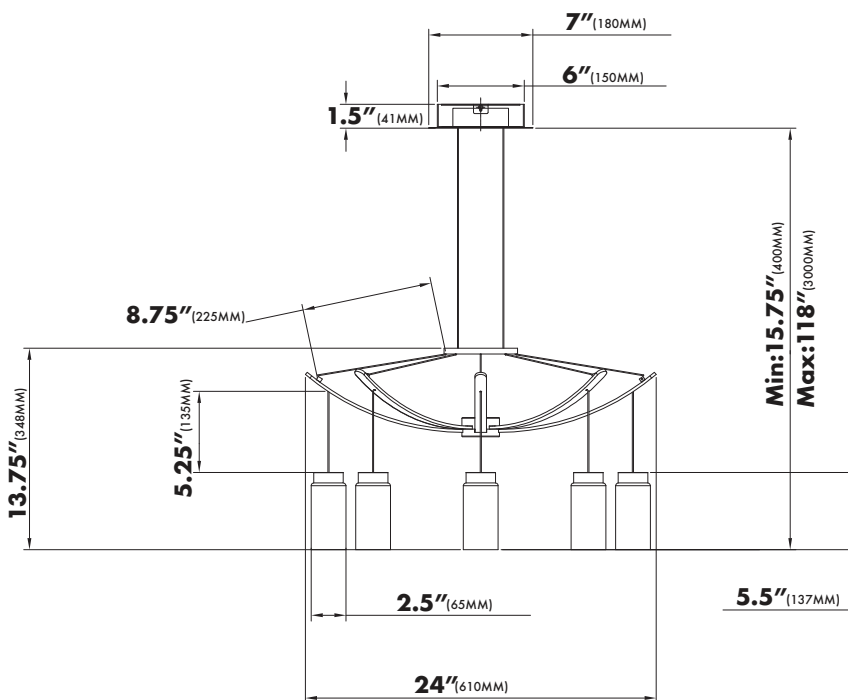

SPECIFICATIONS

• LUMENS	2410.20LM
• WATTS	39.13W
• VOLTAGE	120V
• CRI	90
• CCT	3000K
• IP RATED	DRY LOCATION - IP20
• MATERIAL	ALUMINUM / GLASS / IRON
• FINISH	ANTIQUE BRASS / BLACK
• LIFETIME	50000 HOURS
• DIMMABLE	YES
• SHADE SHAPE	CONE
• SHADE MATERIAL	GLASS
• SHADE COLOR	CLEAR & FROSTED
• WARRANTY	3-YEAR LIMITED

THE MEASUREMENTS ARE ROUNDED TO THE NEAREST 1/4"

AVAILABLE FINISHES

BL