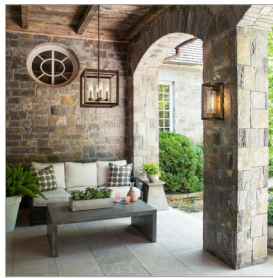

OPEN AIR™
collection

RHODES

29304WB

MEDIUM SINGLE TIER

Rhodes exudes warmth and a handsome appeal with a clean transitional design and generous proportions. Perfectly suited for either exterior or interior spaces, the Warm Bronze finish and clear seeded glass perfectly complement the robust framework. Vintage-inspired filament bulbs are recommended to complement these designs.

DETAILS	
FINISH:	Warm Bronze
MATERIAL:	Metal
GLASS:	Clear Seedy
SLOPE DEGREE:	90
DIMMABLE:	No

DIMENSIONS	
WIDTH:	18.3"
HEIGHT:	28.3"
WEIGHT:	16lb

LIGHT SOURCE	
LIGHT SOURCE:	Socketed
WATTAGE:	4-5w Cand. LED, 60w Equiv.
VOLTAGE:	120v

MOUNTING	
CANOPY:	5.25" Sq.
LEAD WIRE:	1 x 72"

SHIPPING	
CARTON LENGTH:	21.5
CARTON WIDTH:	21.5
CARTON HEIGHT:	21.5
CARTON WEIGHT:	22

PRODUCT DETAILS:

- This item may be hung on a sloped ceiling
- Suitable for use in wet (outdoor direct rain) locations as defined by NEC and CEC. Meets United States UL Underwriters Laboratories & CSA Canadian Standards Association Product Safety Standards
- Ideal for vintage filament bulbs (not included)
- 2-year finish warranty
- The stylish Open Air collection includes outdoor-rated chandeliers, pendants and sconces that provide design-conscious solutions to a variety of exterior environments.
- Angular lines, a bold finish and robust details create an industrial edge to add flair to any type of facade