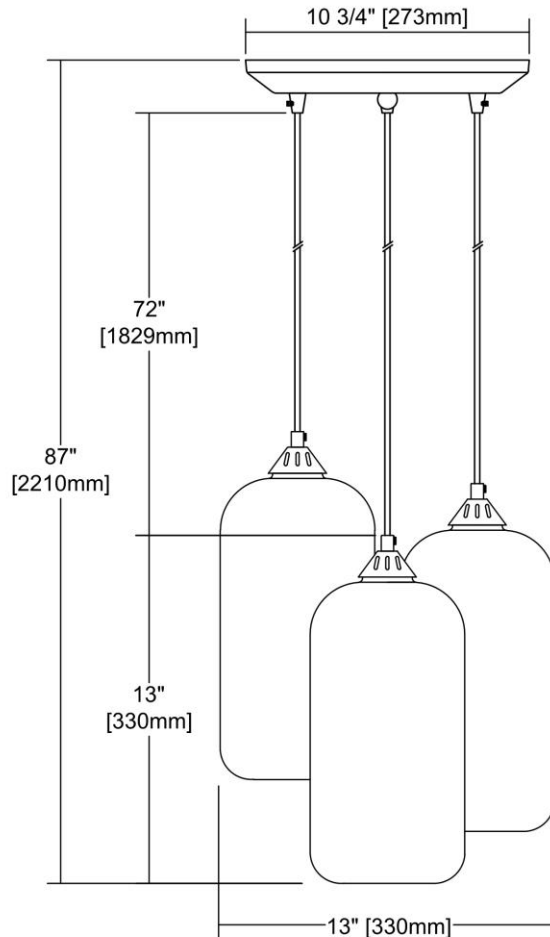

ITEM #:	25102/3
UPC	748119129426
Description	Sutter Creek 3-Light Triangular Pendant Fixture in Oiled Bronze with Clear and Smoke Seedy Glass
Finish	Oil Rubbed Bronze
Materials	Glass, Metal
Brand	ELK Lighting
Collection	Sutter Creek
Category	Indoor Lighting
Type	Mini Pendant

ITEM DIMENSIONS				RATINGS & SPECIFICATIONS				
Width	12 inches			Safety Rating	N/A		Certification	N/A
Depth	12 inches			ADA Compliant	N/A		Voltage	N/A
Height	13 inches			BULBS / SOCKETS				
Weight	16 pounds			Quantity	3	Wattage	60 watts	
ADDITIONAL DIMENSIONS				Included	No		Type	A19 (E26 Medium Base)
Backplate / Canopy	10x10			Other	N/A			
HCWO	N/A			CHAIN / CORD INFORMATION				
Min. Extension	N/A			Chain	N/A		Cord	N/A
Max. Extension	N/A			SHADE / GLASS DETAILS				
OVERALL HEIGHT				Shade/Glass Description	Clear Glass Top, Grey Streak, and Smoke Seedy Glass Bottom			
Min.	N/A		Max.	N/A				
EXTENSION ROD(S)				Width	N/A		Height	N/A
N/A				Width at Top	N/A		Width at Bottom	N/A