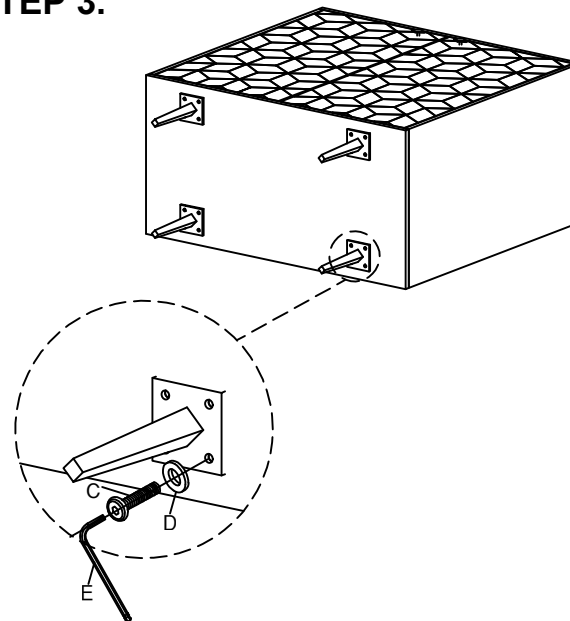

MOE'S
home collection

ASSEMBLY INSTRUCTIONS.

SAPPORO CABINET

BZ-1121-02

THANK YOU FOR YOUR PURCHASE!

PARTS & HARDWARE.

PART LIST

NO.	DESCRIPTION	IMAGE	Qty
A.	BAR CABINET		1
B.	LEG		4

HARDWARE LIST

C.	Allen Bolt 6 x 16 mm		16
D.	Flat Washer 8 x 16mm		16
E.	Allen Key 4mm		1

NOTES.

Thank you for purchasing this quality product! Be sure to check all packing material carefully for small part that May have come loose inside the carton during shipping.

CAUTION: The Item is heavy, assembly should be performed by two people.

STEP 1.

STEP 2.

STEP 3.

STEP 4.