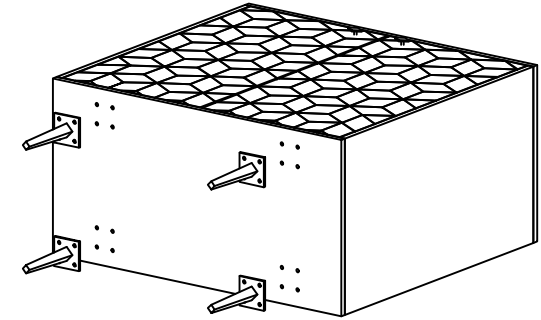

PARTS & HARDWARE.

PART LIST

NO.	DESCRIPTION	IMAGE	Qty
A.	BAR CABINET		1
B.	LEG		4

HARDWARE LIST

C.	Allen Bolt 6 x 16 mm		16
D.	Flat Washer 8 x 16mm		16
E.	Allen Key 4mm		1

NOTES.

Thank you for purchasing this quality product! Be sure to check all packing material carefully for small part that May have come loose inside the carton during shipping.

CAUTION: The Item is heavy, assembly should be performed by two people.

STEP 1.

STEP 2.

STEP 3.

STEP 4.