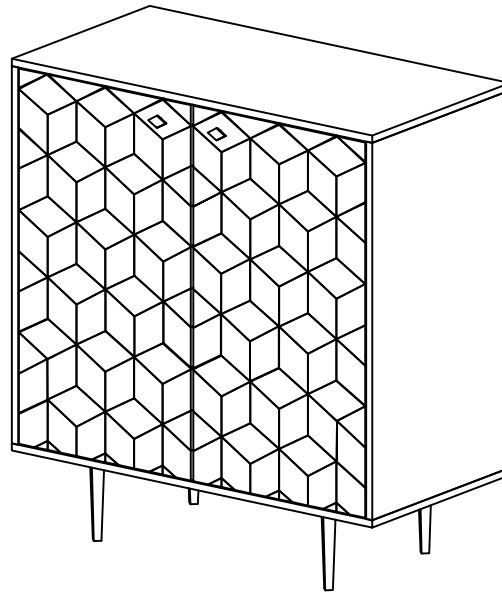

MOE'S
home collection

ASSEMBLY INSTRUCTIONS.

SAPPORO CABINET

BZ-1121-02

THANK YOU FOR YOUR PURCHASE!

PARTS & HARDWARE.

PART LIST

NO.	DESCRIPTION	IMAGE	Qty
A.	BAR CABINET		1
B.	LEG		4

HARDWARE LIST

C.	Allen Bolt 6 x 16 mm		16
D.	Flat Washer 8 x 16mm		16
E.	Allen Key 4mm		1

NOTES.

Thank you for purchasing this quality product! Be sure to check all packing material carefully for small part that May have come loose inside the carton during shipping.