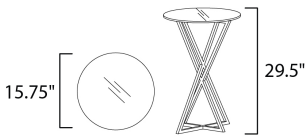

MEASUREMENTS

DIMENSION : 15.75" L x 15.75" W x 29.5" H
 HANGING WEIGHT : 13.3 lb

LAMPING

INPUT VOLTAGE : 100-240V
 LUMENS : 1,260 Rated
 BULB : 4 x 18W LED PCB Integrated , 18W Total
 BULB INCLUDED : (Integrated)
 DIMMABLE : No
 CRI : 80 CRI
 COLOR_TEMP : 3000K

FINISHES OPTION

 Polished Chrome

MATERIAL

Stainless Steel, Glass

RATINGS

NDry Location

ADDITIONAL

RATED LIFE 35000 Hours
 OPERATING TEMPERATURE:
 -20°C (-4°F), 40°C (104°F)