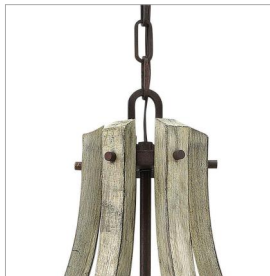

MIDDLEFIELD

FR40576IRR

LARGE OPEN FRAME SINGLE TIER

Middlefield's rustic-chic design captures a historical feel with its solid distressed wood reminiscent of weathered ash, steel construction and iron rust finish. A pear-shaped wood finial adds an additional elegant detail.

DETAILS	
FINISH:	Iron Rust
MATERIAL:	Wood
SLOPE DEGREE:	90
DIMMABLE:	YES, WITH DIMMABLE LAMP (NOT INCLUDED)

DIMENSIONS	
WIDTH:	30"
HEIGHT:	33"
WEIGHT:	13lb

LIGHT SOURCE	
LIGHT SOURCE:	Socketed
WATTAGE:	6-5w Cand. LED, 60w Equiv.
VOLTAGE:	120v

MOUNTING	
CANOPY:	6.5" Dia.
LEAD WIRE:	1 X 144"

SHIPPING	
CARTON LENGTH:	33
CARTON WIDTH:	30
CARTON HEIGHT:	31
CARTON WEIGHT:	27

PRODUCT DETAILS:

- This item may be hung on a sloped ceiling
- Suitable for use in dry (indoor) locations as defined by NEC and CEC. Meets United States UL Underwriters Laboratories & CSA Canadian Standards Association Product Safety Standards.
- Artisanal details, a rich finish and organic elements add warm rustic style