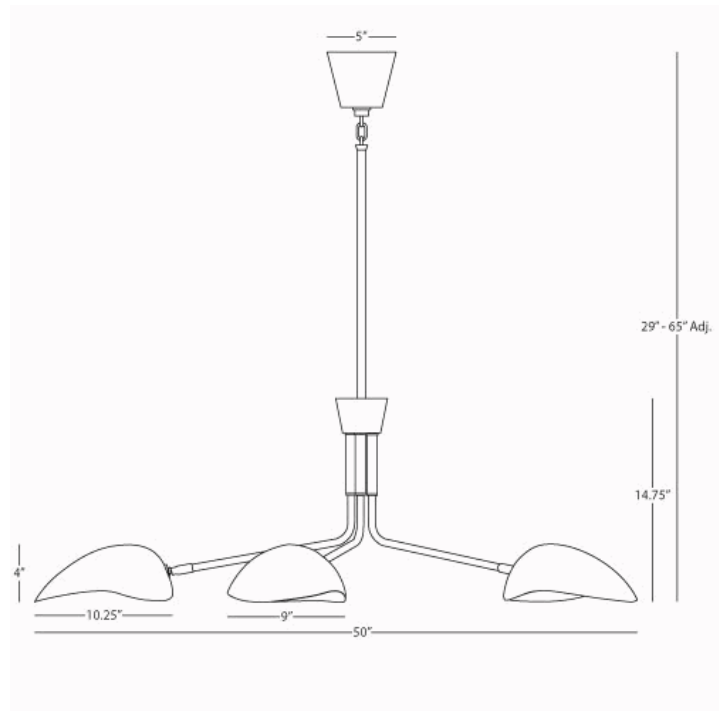

RICO ESPINET

RACER

1522

Chandelier

5-100W Max.

Bulb Type: A

Direct Wire

Modern Brass Finish

Matte Black Adjustable Shades

Susp. Hardware: 3 pcs - 5/8" x 12"

& 1pc - 5/8" x 6" Extension Rods

FINISH OPTION:

S1522 - Polished Nickel

**** Available for Quick SHIP ****