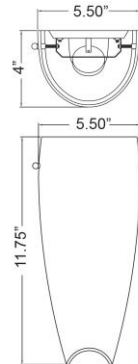

Stock Code: **20415-ALB**

Collection: Daphne

PRODUCT INFORMATION

Base: 20415 Parent: 20415
Mounting Type: Wall UPC: 641594001822
Finish: Brushed Steel
Diffuser: Alabaster

PRODUCT MEASUREMENTS

FIXTURE	BACKPLATE / CANOPY
Length:	Length 8.5"
Width: 5.5"	Width: 4.25"
Diameter	Diameter:
Height: 11.75"	Height: 0.5"
Extension: 4"	
Overall Height:	

TECHNICAL SPECIFICATIONS

SPECIFICATIONS

Frame Material: Steel
Diffuser Material: Glass
Lamping Type: E-26 (Incandescent) Jbox: Standard
Lamping Base: E-26 Lamp Wattage: 100 W
Lamp Quantity: 1 Total Wattage: 100 W
Voltage: 120v Lamps Included: No

Additional Notes:

Project Name: _____

Location: _____

Type: _____

Quantity: _____

Notes:

LINE DRAWING

IES FILE

In addition to Access Lighting's purchase and warranty terms and conditions, by signing below or placing an order, you agree that you are authorized to bind the entity placing any order and acknowledge the following: All of sizes and measurements are approximate and all images are for illustrative purposes only. In the event of an inconsistency, the "Product Measurements" section controls. There also may be slight differences in the colors and designs compared to the displayed and printed images.