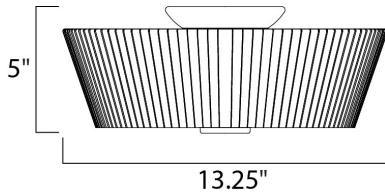

PRODUCT DESCRIPTION

The classic Finesse collection features sweeping oval tube arms that transition to sculptured fonts. The pleated glass shade in Dusty White or Frost shed a warm diffused light. The body is finished in Satin Nickel or Oil Rubbed Bronze.

MEASUREMENTS

DIMENSION : 13.25" L x 13.25" W x 5" H
 HANGING WEIGHT : 4.63 lb

LAMPING

INPUT VOLTAGE : 120V
 LUMENS : 0 Rated
 BULB : 3 x 60W Incandescent E26 Medium , 180W Total
 BULB INCLUDED : (Not Included)
 DIMMABLE : Yes

FINISHES OPTION

 Satin Nickel

GLASS

Frosted FT

MATERIAL

Steel, Glass

RATINGS

cULus
 Dry Location