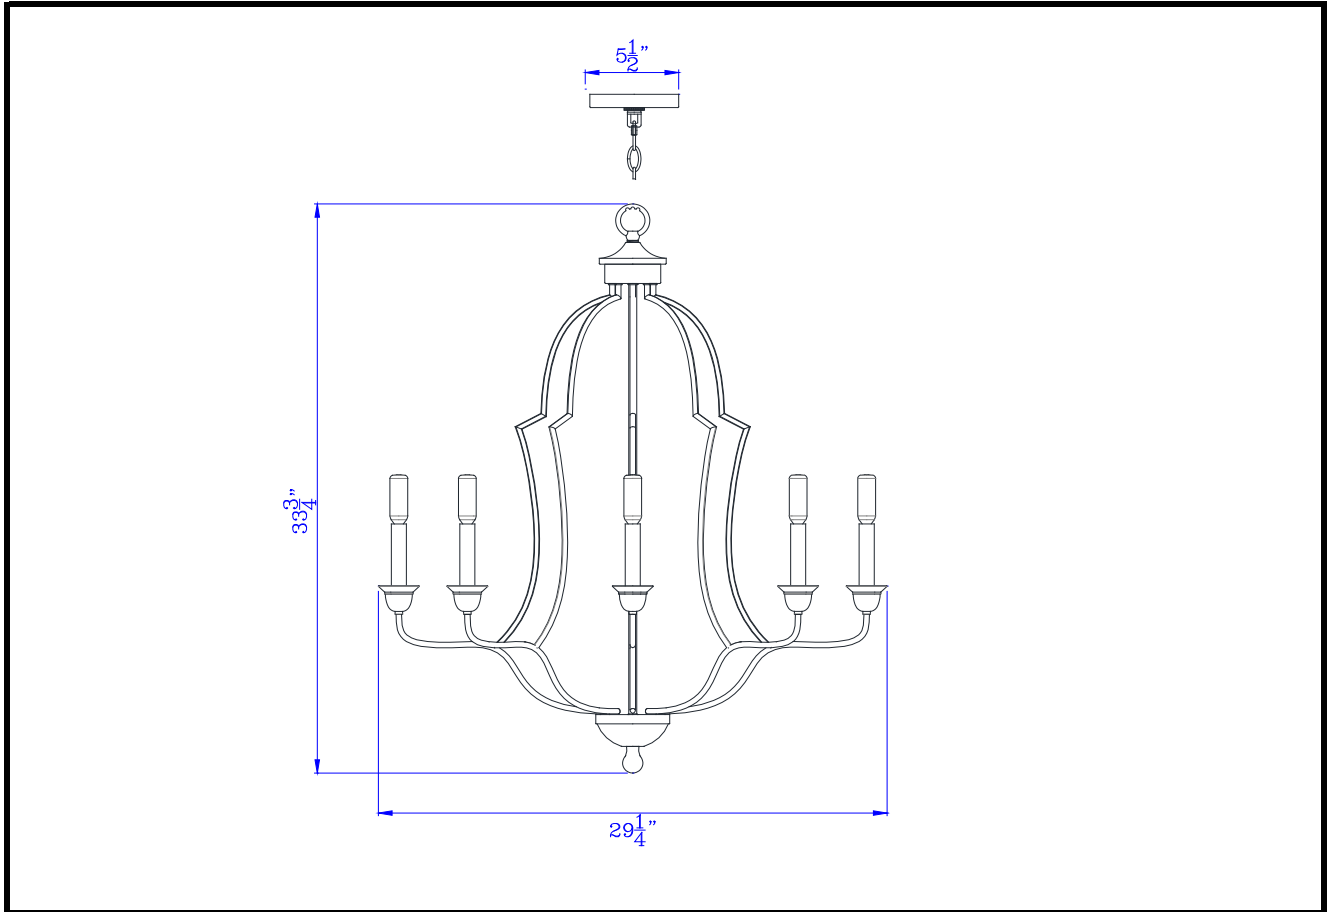

Project: _____

Catalog No.: _____

Lamp/Wattage: _____

Drawing:

- Model No:** FX-3689-8
- Description:** 60W x 8 Lebrija metal chandelier (Edison bulbs NOT included)
- Material:** METAL
- Finish :** Textured Bronze
- Height:** 33 3/4"
- Width:** 29 1/4"
- Reach:** 29 1/4"
- Wattage :** 60Wx8
- Socket :** Candelabra Base (E12)
- Bulb:** Incandescent or CFL
- Chain Length:** 6'
- Wire Length:** 10"
- Wire Color:** Black
- Shade No:** None
- Material:**
- Shade size:**
- Certificate :** 