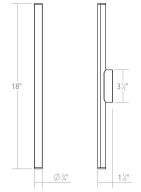

Project:

Fino LED Bath Bar Spec Sheet

SKU: 3771.25 Learn more at:
<https://sonnemanlight.com/fino-led-bath-bar>

Description: Ultra thin and minimally scaled, these slender bars of powerful light are mounted in a fixed position on a wall or ceiling. The softly shaped mounting brackets have radiused ends on their linear section and can be mounted to a wall with the addition of a remotely placed LED driver. A 4.5" round [Fino Optional Wall Plate Kit](#) may be ordered in conjunction with a Fino LED Bath Bar. This accessory is featured in the bathroom images above, but is not included unless ordered separately.

Type #:

Dimensions

Height:	18"
Width:	18"
Extends:	1.5"
Minimum Extension:	1.5"
Maximum Extension:	1.5"
Size:	18"
Canopy/Backplate/Base Width:	0.5
Canopy/Backplate/Base Height:	3.25

Installation

Installation:	Licensed electrician required
Installation Orientation:	Any Orientation

General Listings

Features:	ADA Compliant, Damp Rated
Certification:	C-ETL-US
Color/Finish:	Satin Black (.25)
Dark Sky Friendly:	N

Shipping

Carton 1 L x W x H:	3" X 3" X 26"
Carton 1 Gross Weight:	2 LBS

Electrical Specs