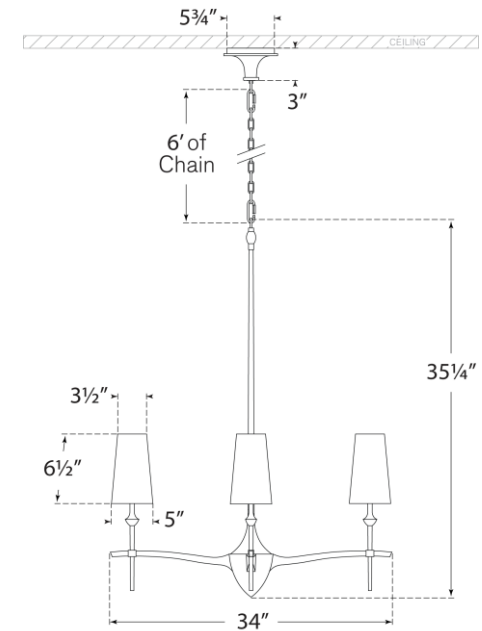

## Pippa Large Chandelier

Item # TOB 5736G-L

Designer: Thomas O'Brien

Height: 35"

Width: 34"

Canopy: 5.75" Round

Finishes: AI, BSL, G, PW

Shade Treatments: L

Shade Details: 3.5" x 5" x 6.5" Banded

Socket: 4 - E12 Candelabra

Wattage: 4 - 40 B11

Weight: 12 Pounds

Front View