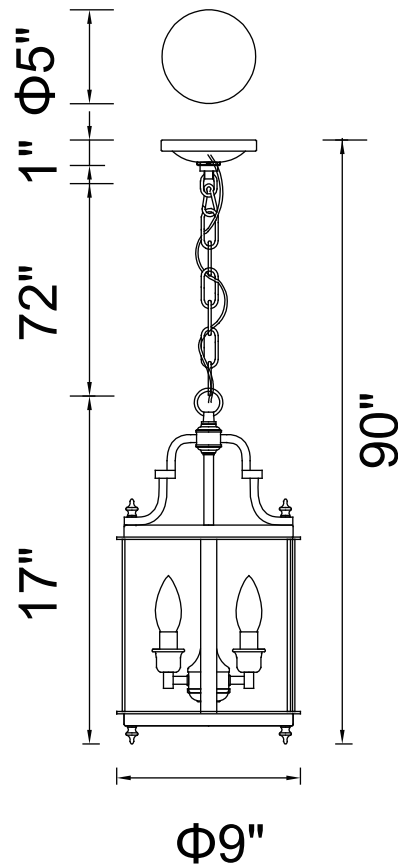

PROJECT: _____

FIXTURE TYPE: _____

LOCATION: _____

CONTACT/PHONE: _____

Item	9809P9-3-109
Collection	DESIRE
Finish	Oil Rubbed Bronze
Glass	Clear
Crystal	-----
Input	120V AC,60HZ,AC

Shade	-----
Length/Dia.	9"
Width/Ext.	-----
Height	17"
Maximum	90"
Lumens	-----

Light Source	E12
Bulb Info.	3×60W
Included	-----
Dimmable	Yes
Color	-----
Weight	