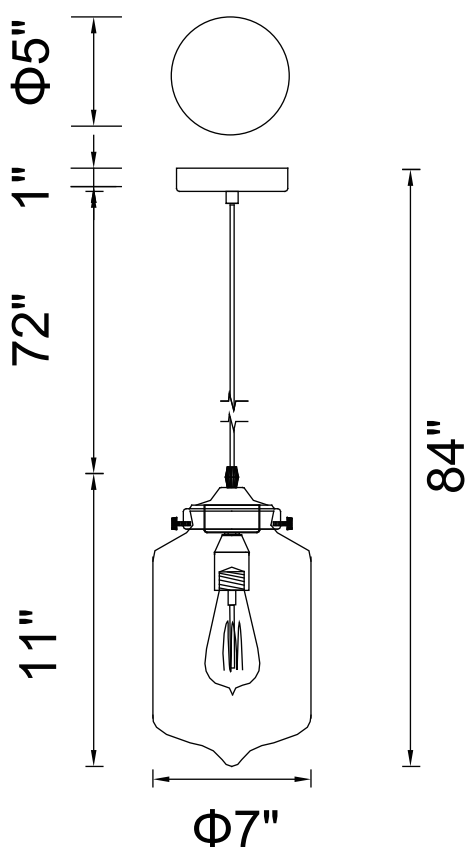

PROJECT: _____

FIXTURE TYPE: _____

LOCATION: _____

CONTACT/PHONE: _____

Item	5570P7
Collection	GLASS
Finish	Black
Glass	Amber
Crystal	-----
Input	120V AC,60HZ,AC

Shade	-----
Length/Dia.	7"
Width/Ext.	-----
Height	11"
Maximum	84"
Lumens	-----

Light Source	E26
Bulb Info.	1×60W
Included	-----
Dimmable	Yes
Color	-----
Weight	