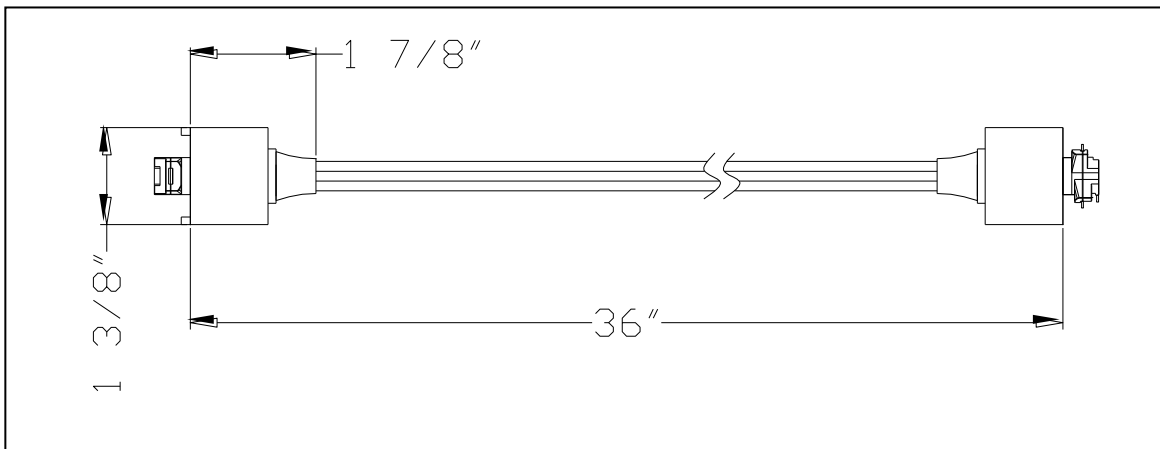

Project: _____

Catalog No.: _____

Lamp/Wattage: _____

Model No. : HT-307

Description : Power jumper, 36"

Voltage :

Ampere:

Finish : BK (black)