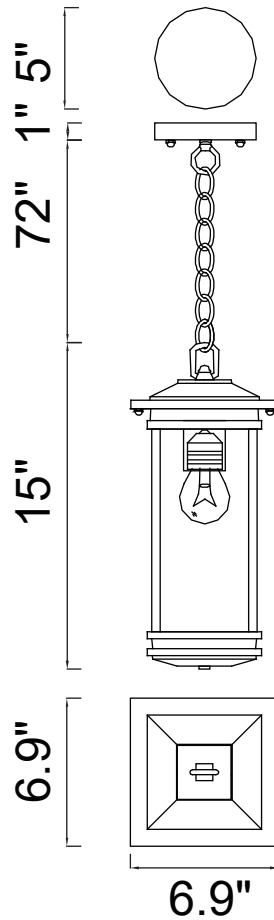

PROJECT: \_\_\_\_\_

FIXTURE TYPE: \_\_\_\_\_

LOCATION: \_\_\_\_\_

CONTACT/PHONE: \_\_\_\_\_

Item	0422P7-1-101
Collection	
Finish	Black
Glass	Clear
Crystal	-----
Input	120V AC,60HZ,AC

Shade	-----
Length/Dia.	6.9"
Width/Ext.	6.9"
Height	15"
Maximum	88"
Lumens	-----

Light Source	E26
Bulb Info.	1×40W
Included	-----
Dimmable	No
Color	-----
Weight	