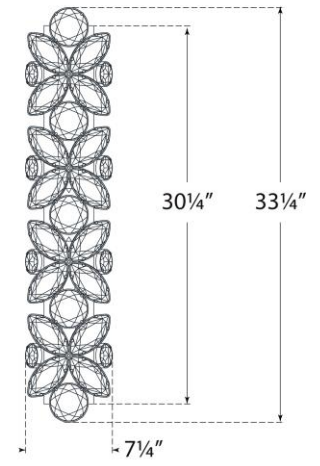

TEAR SHEET

Lloyd 33" Sconce

Item # KS 2019SB-ALB

Designer: kate spade new york

Height: 33.25"

Width: 7.25"

Extension: 4"

Backplate: 4" x 30.25" Rectangle

Finishes: PN, SB

Glass Options: ALB, CG

Socket: 4 - E12 Candelabra

Wattage: 4 - 6.5 LED B11

Weight: 15 Pounds

Note: UL Only | Alabaster is a Natural Stone | Variations in Color and Texture are Expected

Top View

Side View

Front View