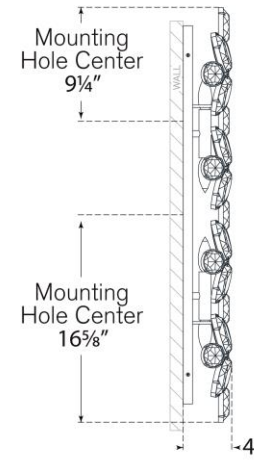

TEAR SHEET

Lloyd 33" Sconce

Item # KS 2019SB-ALB

Designer: kate spade new york

Height: 33.25"

Width: 7.25"

Extension: 4"

Backplate: 4" x 30.25" Rectangle

Finishes: PN, SB

Glass Options: ALB, CG

Socket: 4 - E12 Candelabra

Wattage: 4 - 6.5 LED B11

Weight: 15 Pounds

Note: UL Only | Alabaster is a Natural Stone | Variations in Color and Texture are Expected

Top View

Side View

Front View