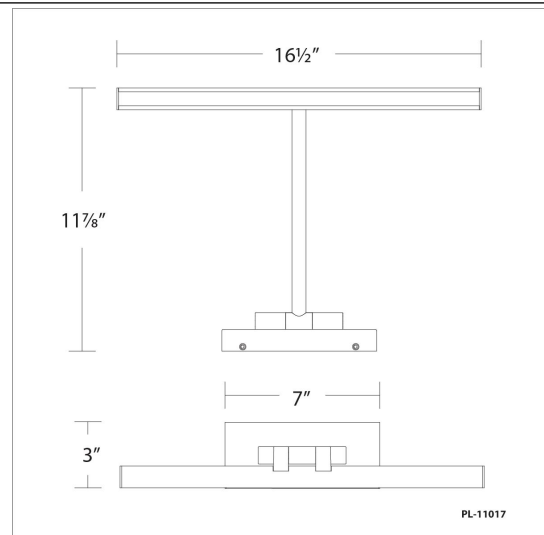

Fixture Type: _____

Catalog Number: _____

Project: _____

Location: _____

Reed Swing Arm 3000K

Model & Size	Color Temp & CRI	Watt	Voltage	LED Lumens	Delivered Lumens	Finish
PL-11017 17"	3000K 90	14W	120-277 VAC	569	380	BK Black BN Brushed Nickel

Example: **PL-11017-BK**

DESCRIPTION

The perfect complement to any display piece. Conserves fine art while providing superior color rendering.

FEATURES

- Light source can be articulated
- Simple, elegant slim profile design
- Driver conceals within the canopy
- Conversion plate for 4" J box included.
- 5 Year warranty

SPECIFICATIONS

Color Temp:	3000K
Input:	120-277 VAC, 50/60Hz
CRI:	90
Dimming:	ELV: 100-10%, 0-10V: 100-5%, TRIAC: 100-5%
Rated Life:	50000 Hours
Standards:	ETL, cETL Damp Location Listed
Construction:	Aluminum hardware with acrylic diffuser

FINISHES

LINE DRAWING