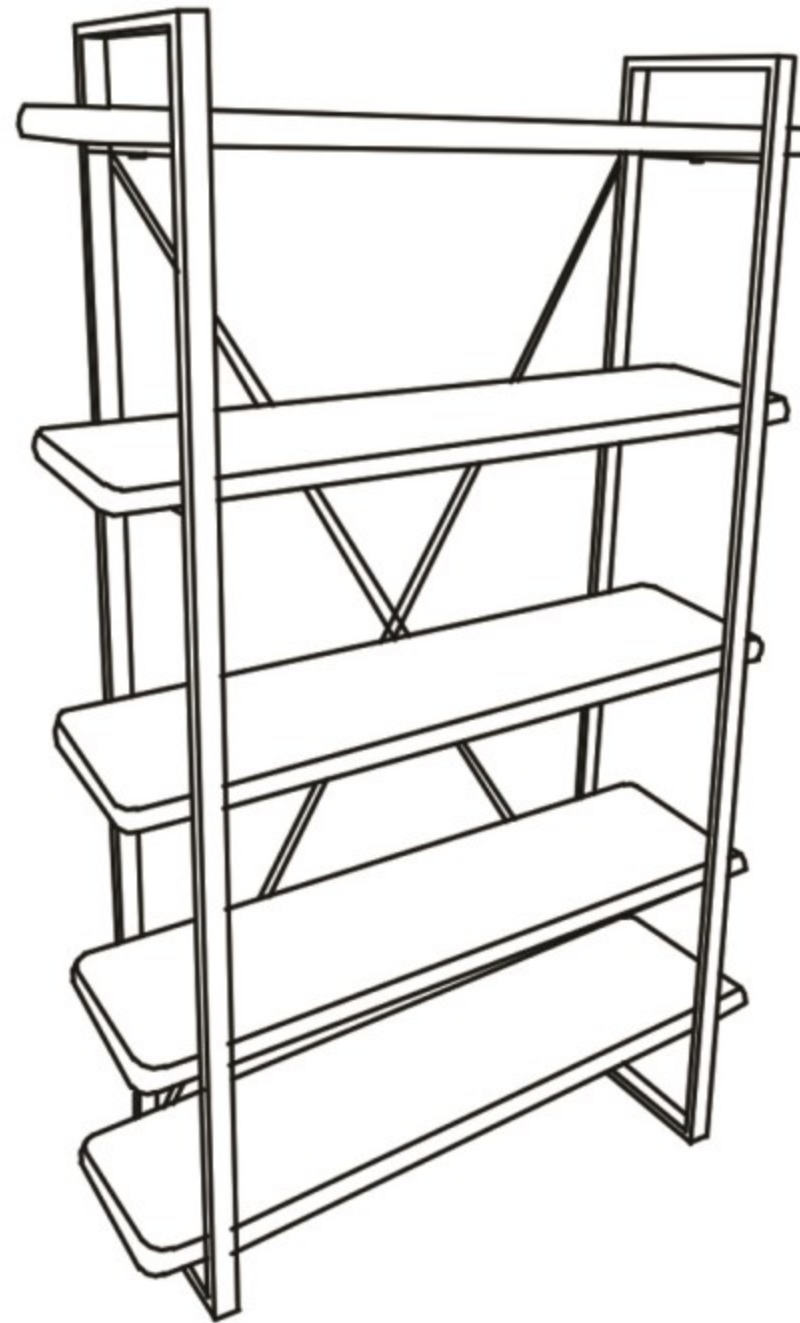

MOE'S

home collection

ASSEMBLY INSTRUCTIONS.

LEX 5 LEVEL SHELF NATURAL

HU-1086-24

THANK YOU FOR YOUR PURCHASE!

PARTS AND HARDWARE.

1 LEGS X2

A BOLT M6-16 X4

B ALLEN KEY M4 X1

2 CROSS SUPPORT X1

C WRENCH

D BOLT M8-35 X10

3 SHELF LAYER X5

NOTES.

Thank you for purchasing this quality product! Be sure to check all packing material carefully for small part that may have come loose inside the carton during shipping.