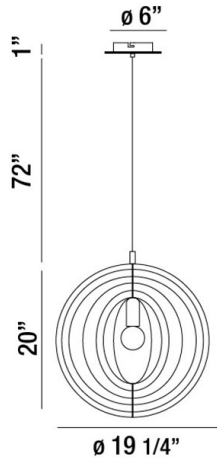

ABRUZZO, 19" ROUND PENDANT

Options Available

ITEM NO.	FINISH	SHADE
31873-017	WOOD	NATURAL WOOD
31873-025	WEATHERED GREY	WEATHERED GREY

PRODUCT DETAILS

No.	:	31873-017
Product Color	:	WOOD
Product Material	:	METAL
Shade / Accent Colour	:	NATURAL WOOD
Shade / Accent Material	:	WOOD
Diameter	:	19.25"
Height	:	20"
Overall Height	:	93"
Weight	:	3.3lbs

LIGHT SOURCE DETAILS

Number of Bulbs	:	1
Light Source	:	Incandescent
Light Source Type	:	A19
Input Voltage	:	120V
Bulb Voltage	:	120V
Socket Type	:	E26
Wattage	:	60W
Total Wattage	:	60W
Bulb Included	:	No
Dimmable	:	Yes

TECHNICAL DETAILS

Hanging Support Type	:	WIRE
Hanging Support Length	:	72"
Canopy / Backplate Height	:	1"
Canopy / Backplate Dia.	:	6"
Location	:	DRY
Approval	:	

PROJECT INFORMATION

Job Name: Date: Type: