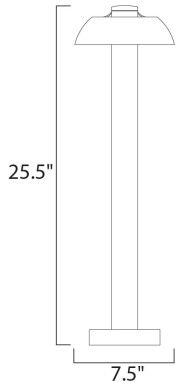

MEASUREMENTS

DIMENSION : 7.5" W x 25.5" H
 HANGING WEIGHT : 5.51 lb

LAMPING

INPUT VOLTAGE : V
 LUMENS : 420 Rated
 BULB : 6 x 1W LED LED , 6W Total
 BULB INCLUDED : (Integrated)
 CRI : 80+ CRI
 COLOR_TEMP : 3000K