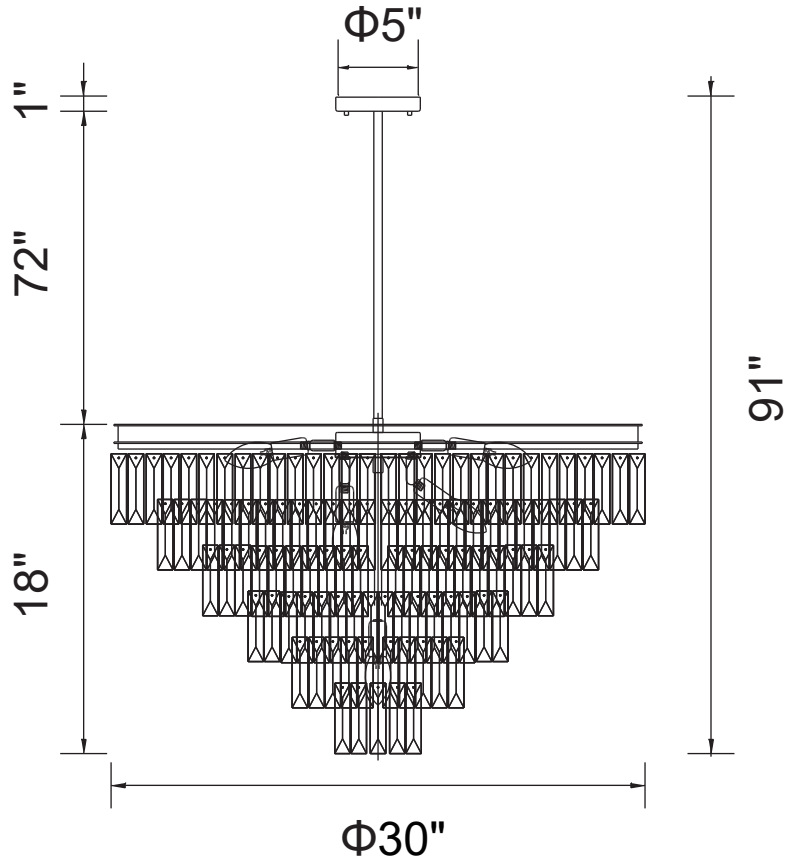

PROJECT: _____
 FIXTURE TYPE: _____
 LOCATION: _____
 CONTACT/PHONE: _____

Item	9969P30-15-601
Collection	WEISS
Finish	Chrome
Glass	-----
Crystal	Clear
Input	120V AC,60HZ,AC

Shade	-----
Length/Dia.	30"
Width/Ext.	-----
Height	18"
Maximum	91"
Lumens	-----

Light Source	E12
Bulb Info.	15x60W
Included	-----
Dimmable	Yes
Color	-----
Weight	