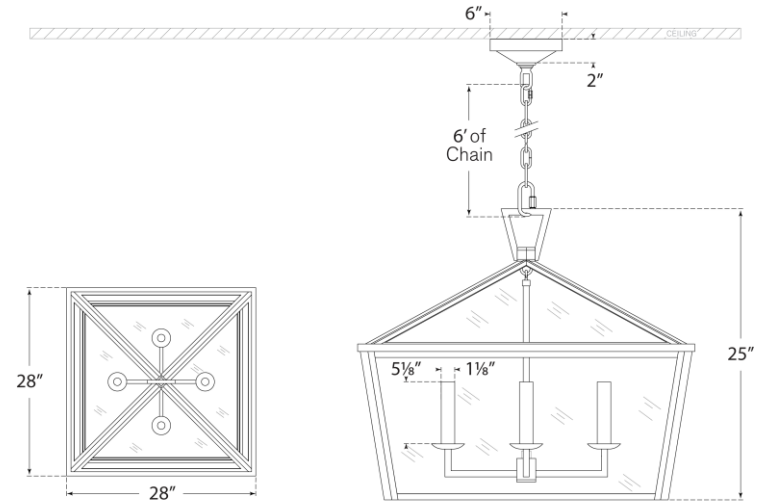

TEAR SHEET

Darlana Medium Wide Hanging Lantern

Item # CHO 5086BZ-CG

Designer: Chapman & Myers

Height: 25"

Width: 28"

Canopy: 6" Round

Finishes: BZ

Glass Options: CG

Socket: 4 - E12 Candelabra

Wattage: 4 - 40 C11

Weight: 7 Pounds

Top View

Front View