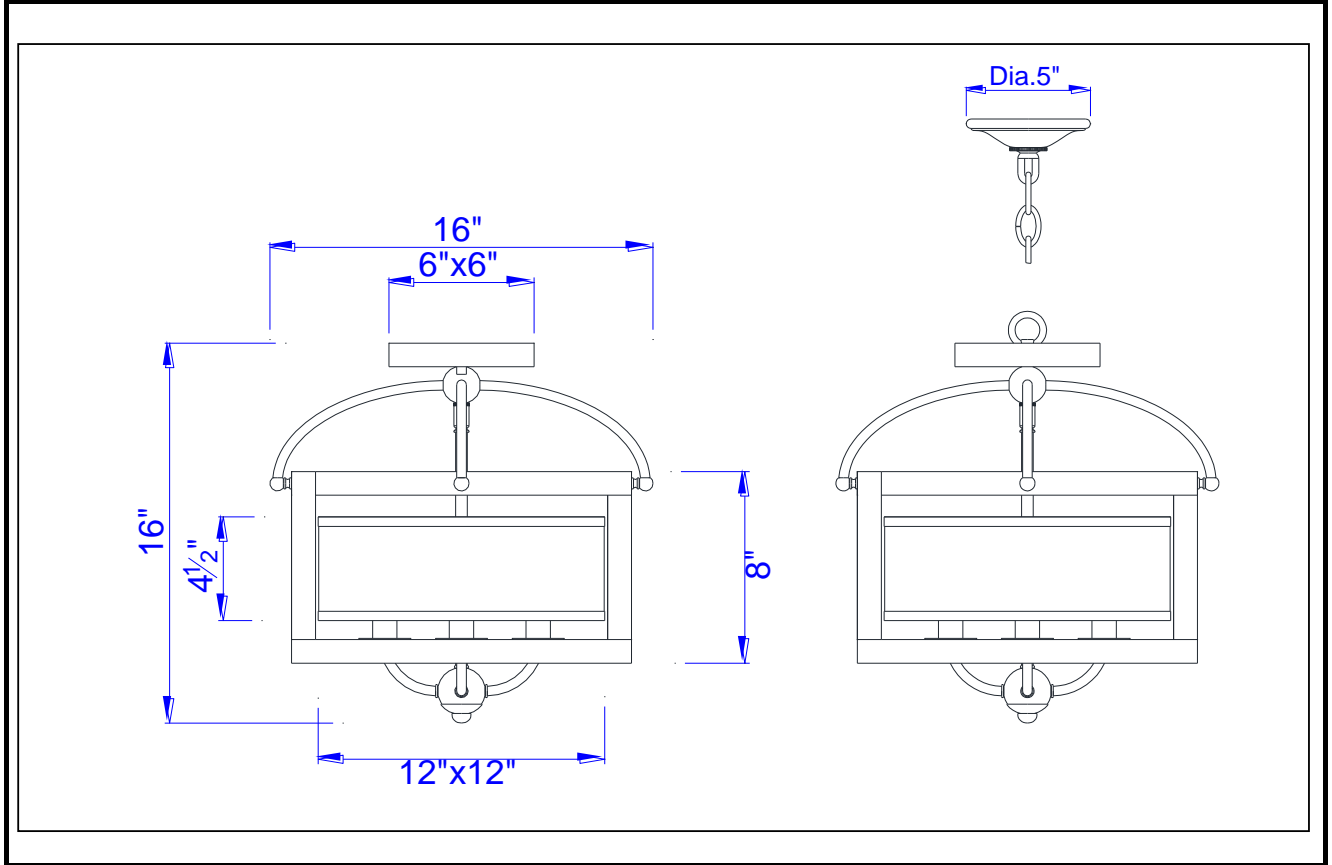

Drawing:

Model No: FX-3536-1C
Description: Mission Square Semi Flush Mount and Flush Mount Combo Pendant Fixture
Material: Metal+Wood
Finish : Wood
Height: 16"
Width: 16"x16"
Wattage : 60W x 4
Socket : Candelabra Base (E12)
Bulb: Incandescent
Chain Length: 6'
Wire Length: 10'
Wire Color: Brown
Shade No:
Material: Organza
Shade size: 12"x12"x4 1/2"
Certificate : 