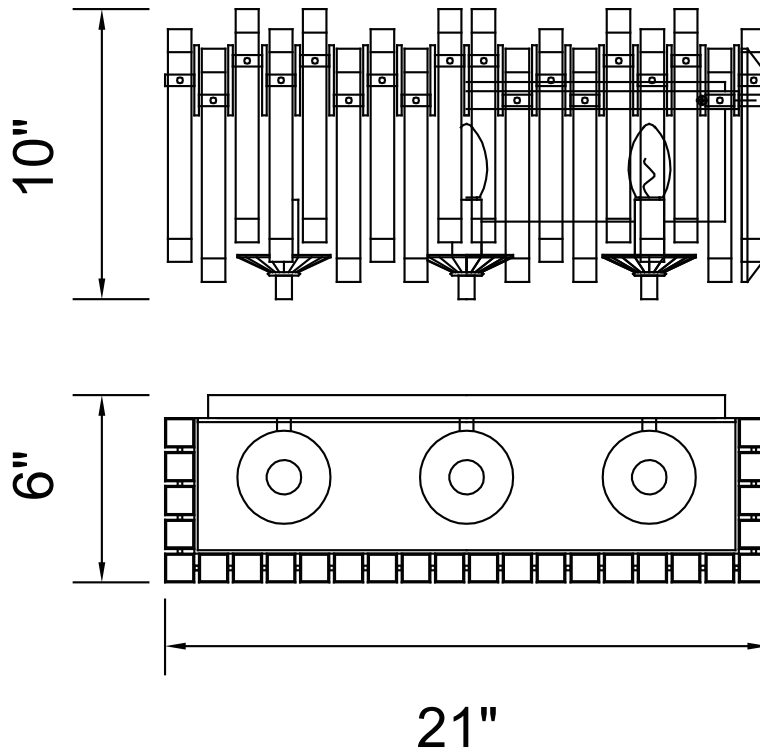

PROJECT: _____

FIXTURE TYPE: _____

LOCATION: _____

CONTACT/PHONE: _____

Item	1065W21-3-601
Collection	HENRIETTA
Finish	Chrome
Glass	-----
Crystal	-----
Input	120V AC,60HZ,AC

Shade	-----
Length/Dia.	21"
Width/Ext.	6"
Height	10"
Maximum	10"
Lumens	-----

Light Source	E12
Bulb Info.	3×60W
Included	-----
Dimmable	Yes
Color	-----
Weight	5.2KG