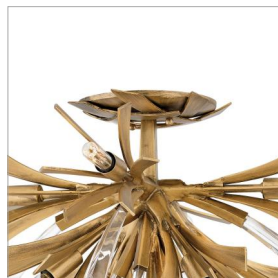

VIDA

FR40903BNG

MEDIUM SEMI-FLUSH MOUNT

Vida's modern design bursts with a flourishing style that is both highly dramatic and finely sculpted. A statement piece with crystal accents and unique canopy detailing, Vida injects a thrilling dash of contemporary inspiration to its surroundings.

DETAILS	
FINISH:	Burnished Gold
MATERIAL:	Steel
DIMMABLE:	YES, WITH DIMMABLE LAMP (NOT INCLUDED)

DIMENSIONS	
WIDTH:	24"
HEIGHT:	14.5"
WEIGHT:	14.5lb

LIGHT SOURCE	
LIGHT SOURCE:	Socketed
WATTAGE:	9-5w Cand. LED, 60w Equiv.
VOLTAGE:	120v

MOUNTING	
CANOPY:	6.5" Dia.

SHIPPING	
CARTON LENGTH:	21.5
CARTON WIDTH:	21.5
CARTON HEIGHT:	17
CARTON WEIGHT:	28.6

PRODUCT DETAILS:

- Suitable for use in dry (indoor) locations as defined by NEC and CEC. Meets United States UL Underwriters Laboratories & CSA Canadian Standards Association Product Safety Standards.
- Merging the best of traditional and modern elements with a sophisticated and streamlined look
- Luxurious gold finish with opulent sheen