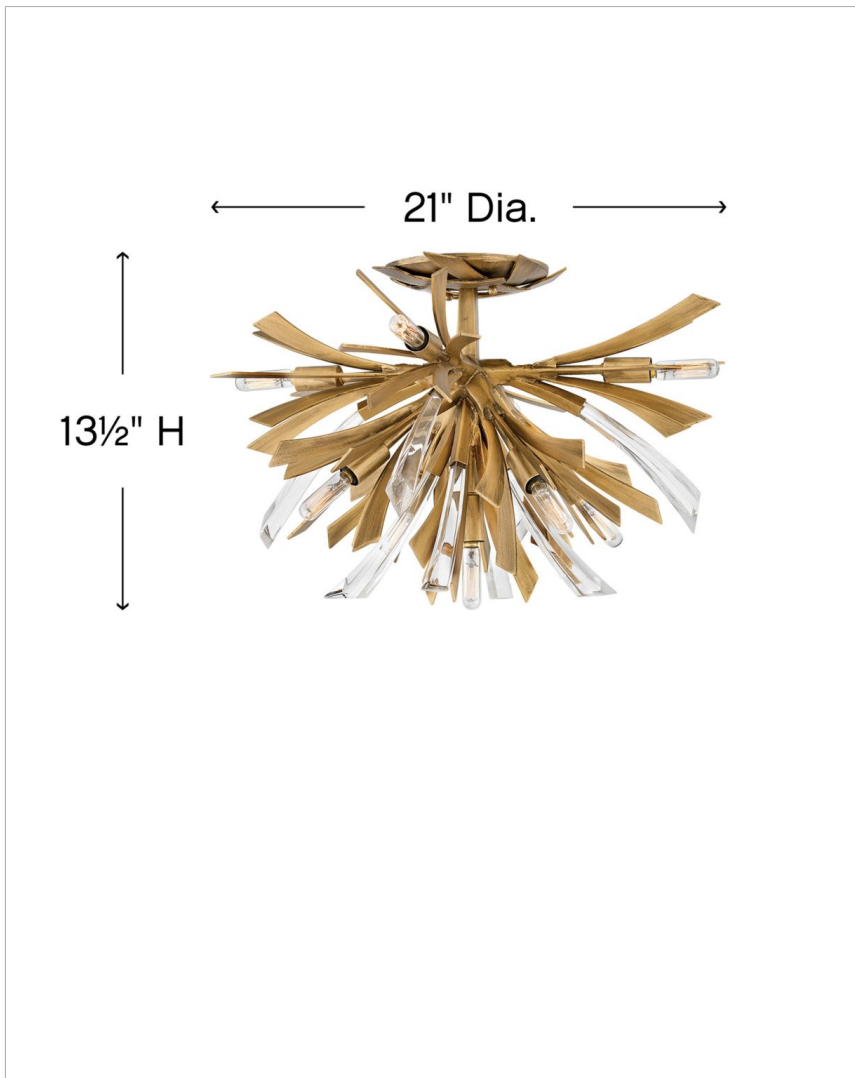

VIDA

FR40903BNG

MEDIUM SEMI-FLUSH MOUNT

Vida's modern design bursts with a flourishing style that is both highly dramatic and finely sculpted. A statement piece with crystal accents and unique canopy detailing, Vida injects a thrilling dash of contemporary inspiration to its surroundings.

DETAILS	
FINISH:	Burnished Gold
MATERIAL:	Steel
DIMMABLE:	YES, WITH DIMMABLE LAMP (NOT INCLUDED)

DIMENSIONS	
WIDTH:	24"
HEIGHT:	14.5"
WEIGHT:	14.5lb

LIGHT SOURCE	
LIGHT SOURCE:	Socketed
WATTAGE:	9-5w Cand. LED, 60w Equiv.
VOLTAGE:	120v

MOUNTING	
CANOPY:	6.5" Dia.

SHIPPING	
CARTON LENGTH:	21.5
CARTON WIDTH:	21.5
CARTON HEIGHT:	17
CARTON WEIGHT:	28.6

PRODUCT DETAILS:

- Suitable for use in dry (indoor) locations as defined by NEC and CEC. Meets United States UL Underwriters Laboratories & CSA Canadian Standards Association Product Safety Standards.
- Merging the best of traditional and modern elements with a sophisticated and streamlined look
- Luxurious gold finish with opulent sheen