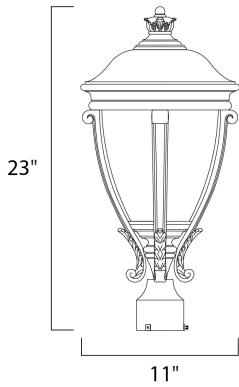

MEASUREMENTS

DIMENSION : 11" L x 11" W x 23" H
 HANGING WEIGHT : 9.7 lb

LAMPING

INPUT VOLTAGE : 120V
 LUMENS : 0 Rated
 BULB : 3 x 40W Incandescent E12 Candelabra , 180W Total
 BULB INCLUDED : (Not Included)
 DIMMABLE : Yes