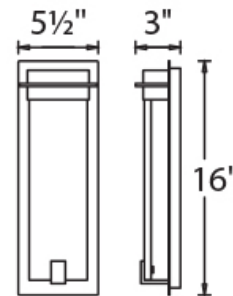

LINE DRAWING