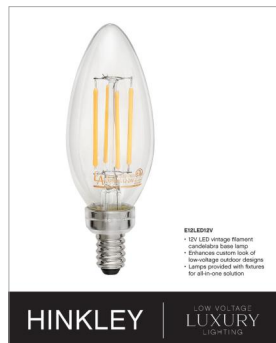

OPEN AIR™
collection

REID

29505BGR-LV

MEDIUM SINGLE TIER 12V CHANDELIER

Reid uses an iconic profile featuring an airy, open cage to capture the center of attention. A candelabra with clear seeded glass columns highlights the transitional style, making it a modern mix of classic and contemporary. Weather-resistant metal with a Brushed Graphite finish complements any space, inside or out.

DETAILS	
FINISH:	Brushed Graphite
MATERIAL:	Steel
GLASS:	Clear Seedy
SLOPE DEGREE:	90
DIMMABLE:	YES, WITH MLV ON TRANSFORMER PRIMARY

DIMENSIONS	
WIDTH:	28.3"
HEIGHT:	23"
WEIGHT:	26lb

LIGHT SOURCE	
LIGHT SOURCE:	Socketed
LED NAME:	E12LED12V
VOLTAGE:	12v
VOLT AMPS:	24.3
COLOR TEMP:	2700
LUMENS:	2160
CRI:	80
INCANDESCENT EQUIVALENCY:	6 x 35w
DIMMABLE:	YES, WITH MLV ON TRANSFORMER PRIMARY
TRANSFORMER REQUIRED:	Yes

MOUNTING	
CANOPY:	6" Dia.
LEAD WIRE:	1 X 144"

SHIPPING	
CARTON LENGTH:	37.5
CARTON WIDTH:	31.5
CARTON HEIGHT:	17.5
CARTON WEIGHT:	32

PRODUCT DETAILS

- Offers low voltage semi-permanent solutions for unique areas such as pergolas when paired with low voltage Hinkley transformer
- Innovative Exterior 12-volt solution for all-in-one lamp, lighting and high design look. Transformer is required and sold separately.
- This item may be hung on a sloped ceiling
- Images are for reference purpose only and may not be pictured with the specified LED filament bulb
- Suitable for use in wet (outdoor direct rain) locations as defined by NEC and CEC. Meets United States UL Underwriters Laboratories & CSA Canadian Standards Association Product Safety Standards
- 12-volt LED vintage filament bulbs included
- 2-year finish warranty
- LED Bulbs carry a 3-year limited warranty