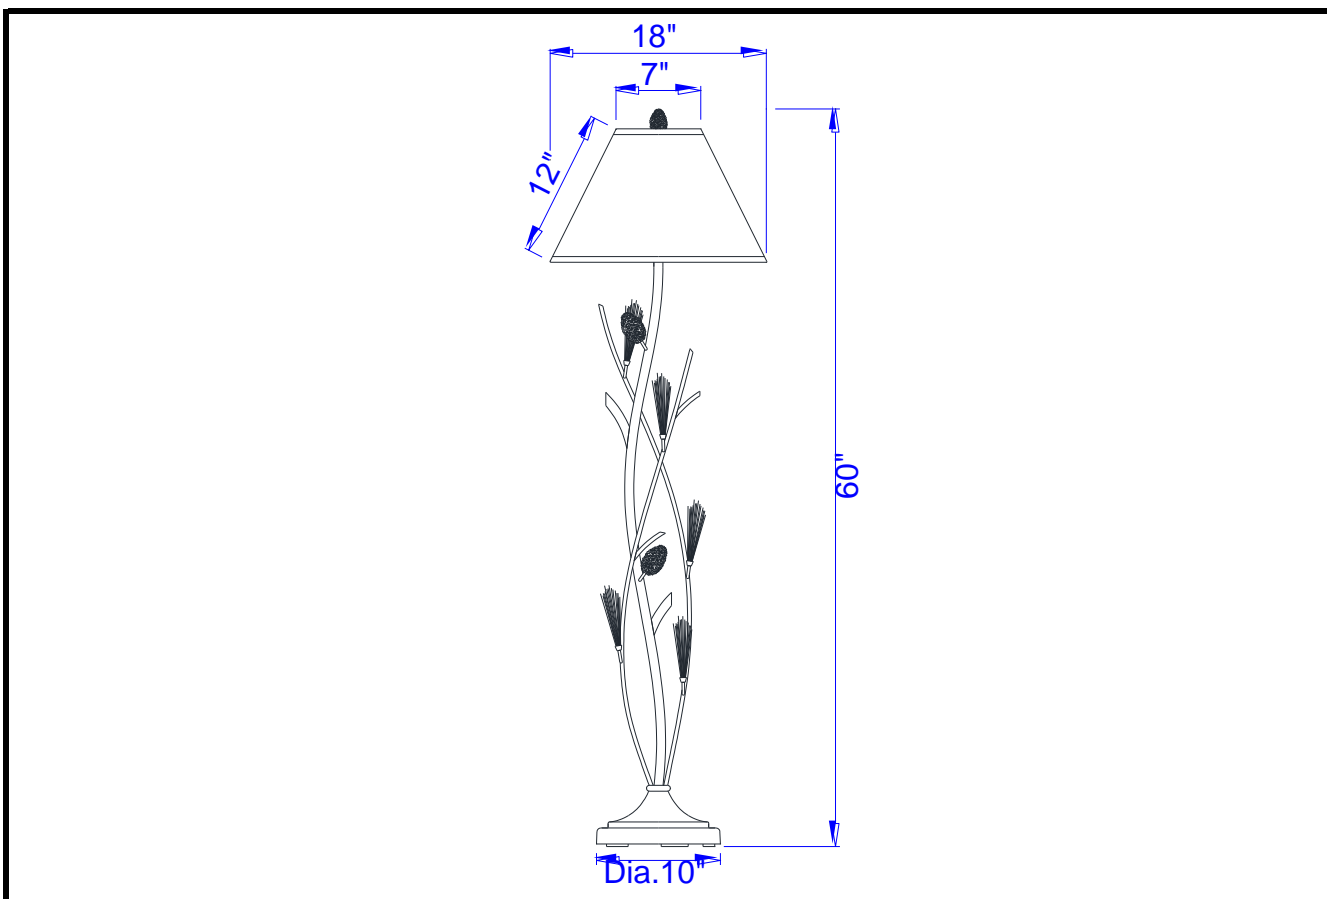

Project: \_\_\_\_\_

Catalog No.: \_\_\_\_\_

Lamp/Wattage: \_\_\_\_\_

**Model No:** BO-961FL  
**Description:** Pinecone Floor Lamp  
**Material:** Metal  
**Finish :** Willow  
**Height:** 60"  
**Base Width:** Dia.10"  
**Wattage :** 150W  
**Socket :** Medium Base (E27)  
**Switch:** 3-way  
**Bulb:** Incandescent, CFL  
**Wire Length:** 6'  
**Wire Color:** Brown  
**Shade No:** SH-1036  
**Material:** Linen  
**Shade size:** 7"x18"x12"