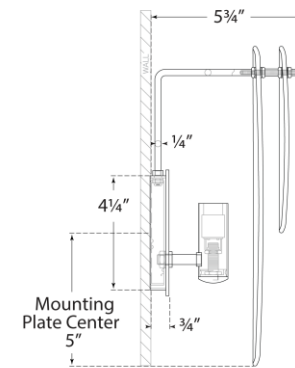

TEAR SHEET

Loire Small Sconce

Item # ARN 2455PN-WSG

Designer: AERIN

Height: 12"

Width: 12"

Extension: 5.75"

Backplate: 4.25" Round

Finishes: G, PN

Glass Options: WSG

Socket: E12 Candelabra

Wattage: 60 C11

Weight: 5 Pounds

Side View

Front View