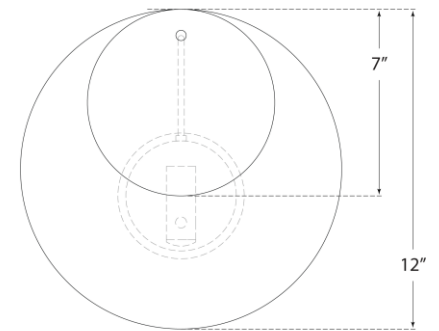

TEAR SHEET

Loire Small Sconce

Item # ARN 2455PN-WSG

Designer: AERIN

Height: 12"

Width: 12"

Extension: 5.75"

Backplate: 4.25" Round

Finishes: G, PN

Glass Options: WSG

Socket: E12 Candelabra

Wattage: 60 C11

Weight: 5 Pounds

Side View

Front View