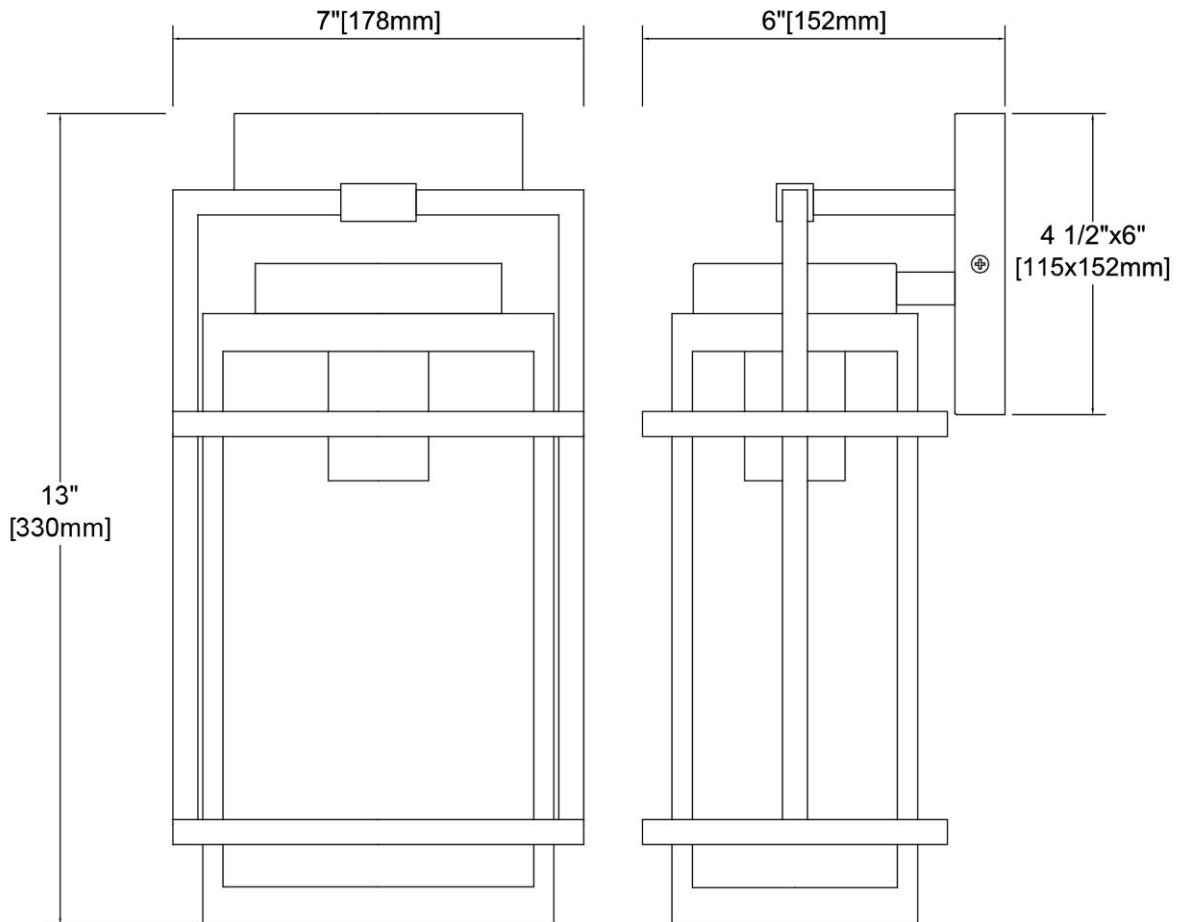

| | |
|--------------------|---|
| ITEM #: | 46760/1 |
| UPC | 748119134574 |
| Description | Breckenridge 1-Light Sconce in Matte Black with Seedy Glass |
| Finish | Matte Black |
| Materials | Glass, Steel |
| Brand | ELK Lighting |
| Collection | Breckenridge |
| Category | Outdoor Lighting |
| Type | Sconce |

| ITEM DIMENSIONS | | | | RATINGS & SPECIFICATIONS | | | | |
|------------------------------|-----------|--|-------------|---------------------------------|-------------|----------------|------------------------|---------------|
| Width | 7 inches | | | Safety Rating | ETL | | Certification | Wet locations |
| Depth | 6 inches | | | ADA Compliant | N/A | | Voltage | 120 |
| Height | 14 inches | | | BULBS / SOCKETS | | | | |
| Weight | 5 pounds | | | Quantity | 1 | Wattage | 100 watts | |
| ADDITIONAL DIMENSIONS | | | | Included | No | Type | A19 (E26 Medium Base) | |
| Backplate / Canopy | 4.5x6 | | | Other | N/A | | | |
| HCWO | 3 inches | | | CHAIN / CORD INFORMATION | | | | |
| Min. Extension | N/A | | | Chain | N/A | Cord | 8 inches | |
| Max. Extension | N/A | | | SHADE / GLASS DETAILS | | | | |
| OVERALL HEIGHT | | | | Shade/Glass Description | Seedy glass | | | |
| Min. | N/A | | Max. | N/A | | | | |
| EXTENSION ROD(S) | | | | Width | N/A | | Height | N/A |
| N/A | | | | Width at Top | N/A | | Width at Bottom | N/A |