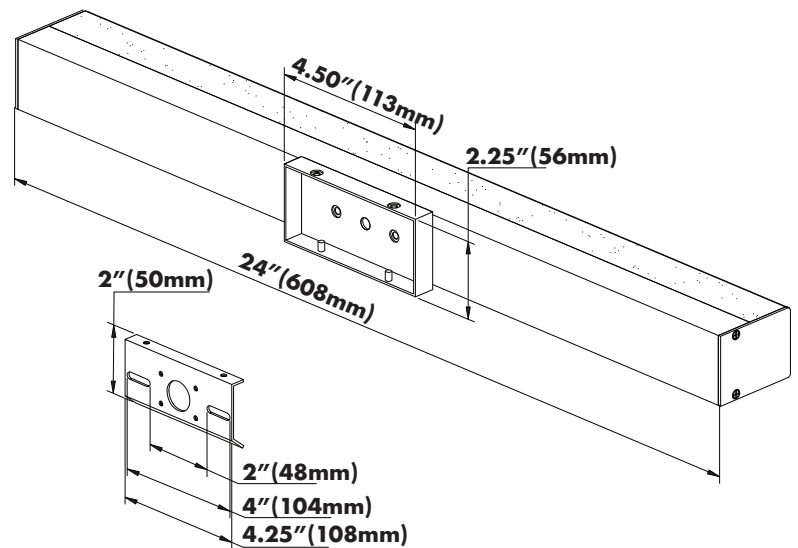

SPECIFICATIONS

• LUMENS	1195LM
• WATTS	24W
• VOLTAGE	120V
• CRI	90
• CCT	3000K
• IP RATED	DAMP LOCATION
• MATERIAL	ALUMINUM / GLASS / IRON
• FINISH	ALUMINUM / CHROME
• LIFETIME	50,000 HOURS
• DIMMABLE	YES, AC LED
• SHADE SHAPE	RECTANGULAR
• SHADE MATERIAL	ALUMINUM / ACRYLIC
• SHADE COLOR	WHITE
• WARRANTY	5-YEAR LIMITED
• ADA COMPLIANT	

THE MEASUREMENTS ARE ROUNDED TO THE NEAREST 1/4"

AVAILABLE FINISHES