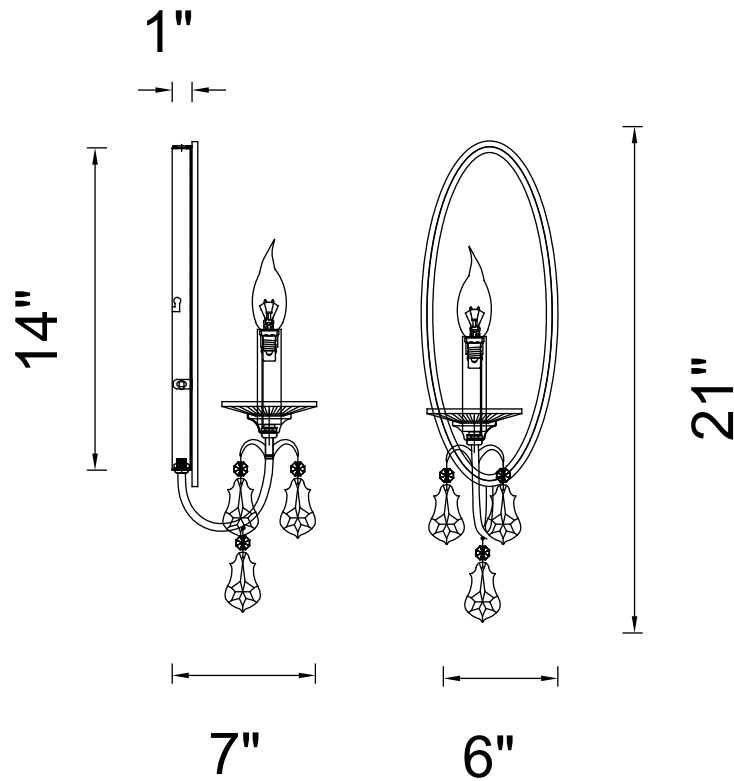

PROJECT: _____

FIXTURE TYPE: _____

LOCATION: _____

CONTACT/PHONE: _____

Item	9836W6-1-125
Collection	ELECTRA
Finish	Oxidized Bronze
Glass	-----
Crystal	-----
Input	120V AC,60HZ,AC

Shade	-----
Length/Dia.	6"
Width/Ext.	7"
Height	21"
Maximum	-----
Lumens	-----

Light Source	E12
Bulb Info.	1×60W
Included	-----
Dimmable	Yes
Color	-----
Weight	